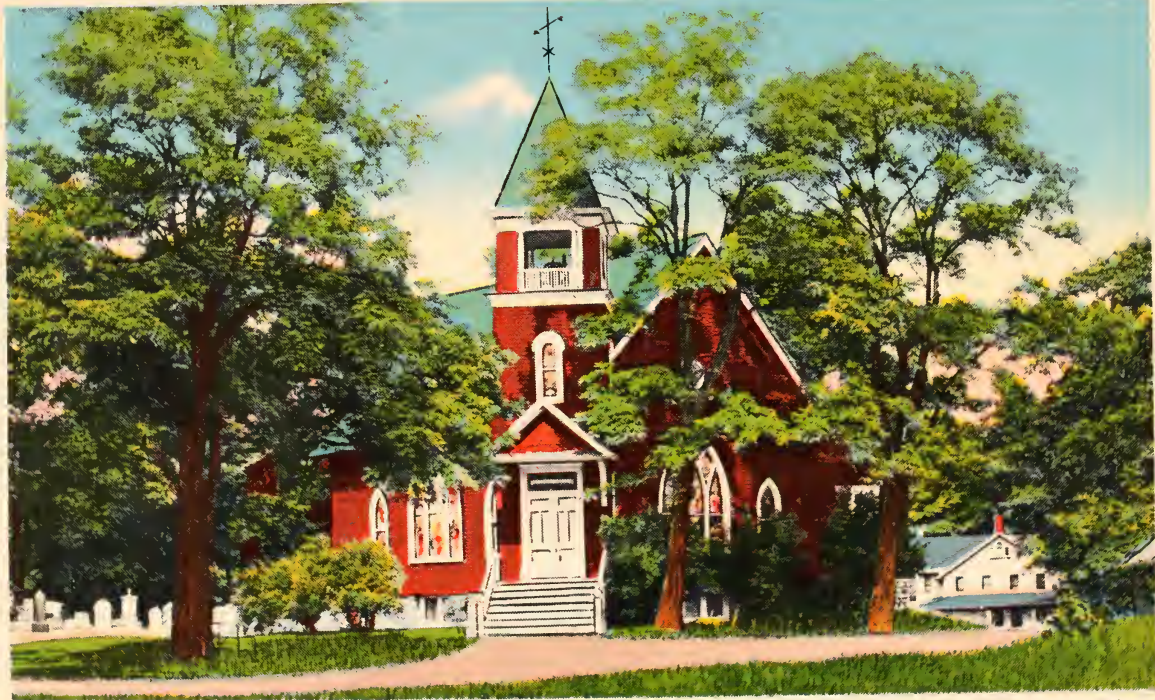

103 METHODIST EPISCOPAL CHURCH. BETWEEN CRESCO AND MOUNTAIN HOME. PA.

THIS SPACE FOR WRITING MESSAGES

PUBLISHED BY STROUDSBURG GLASS CO., STROUDSBURG, PA.

PLACE

STAMP

HERE

POST CARD